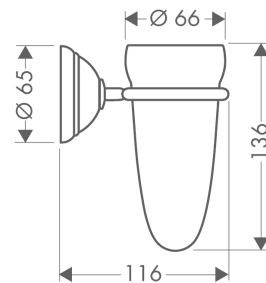

**AXOR Carlton**  
**Toothbrush tumbler**

Surfaces: Article Number: **41434000**

**product features**

- wall-mounted
- material: crystal glass
- holder material: metal

**Product image**

**Scale drawing**

**AXOR Carlton**  
**Toothbrush tumbler**  
Surfaces: Article Number: **41434000**

## Exploded Drawing

Year of production: >07/00

**AXOR Carlton**  
**Toothbrush tumbler**  
 Surfaces: Article Number: **41434000**

## Spare part list

Year of production: >07/00

Pos.		Article Number	PC	PU
1	mounting set	40915000	4	1
2	plastic ring	97748000	2	1
3	hexagon socket screw M4x10	97661000	2	1
4	support element	96341000	4	1
5	tumbler on its own	41494000	12	1
6	deco-ring	96530XXX	10	-
7	pin	97546000	1	1