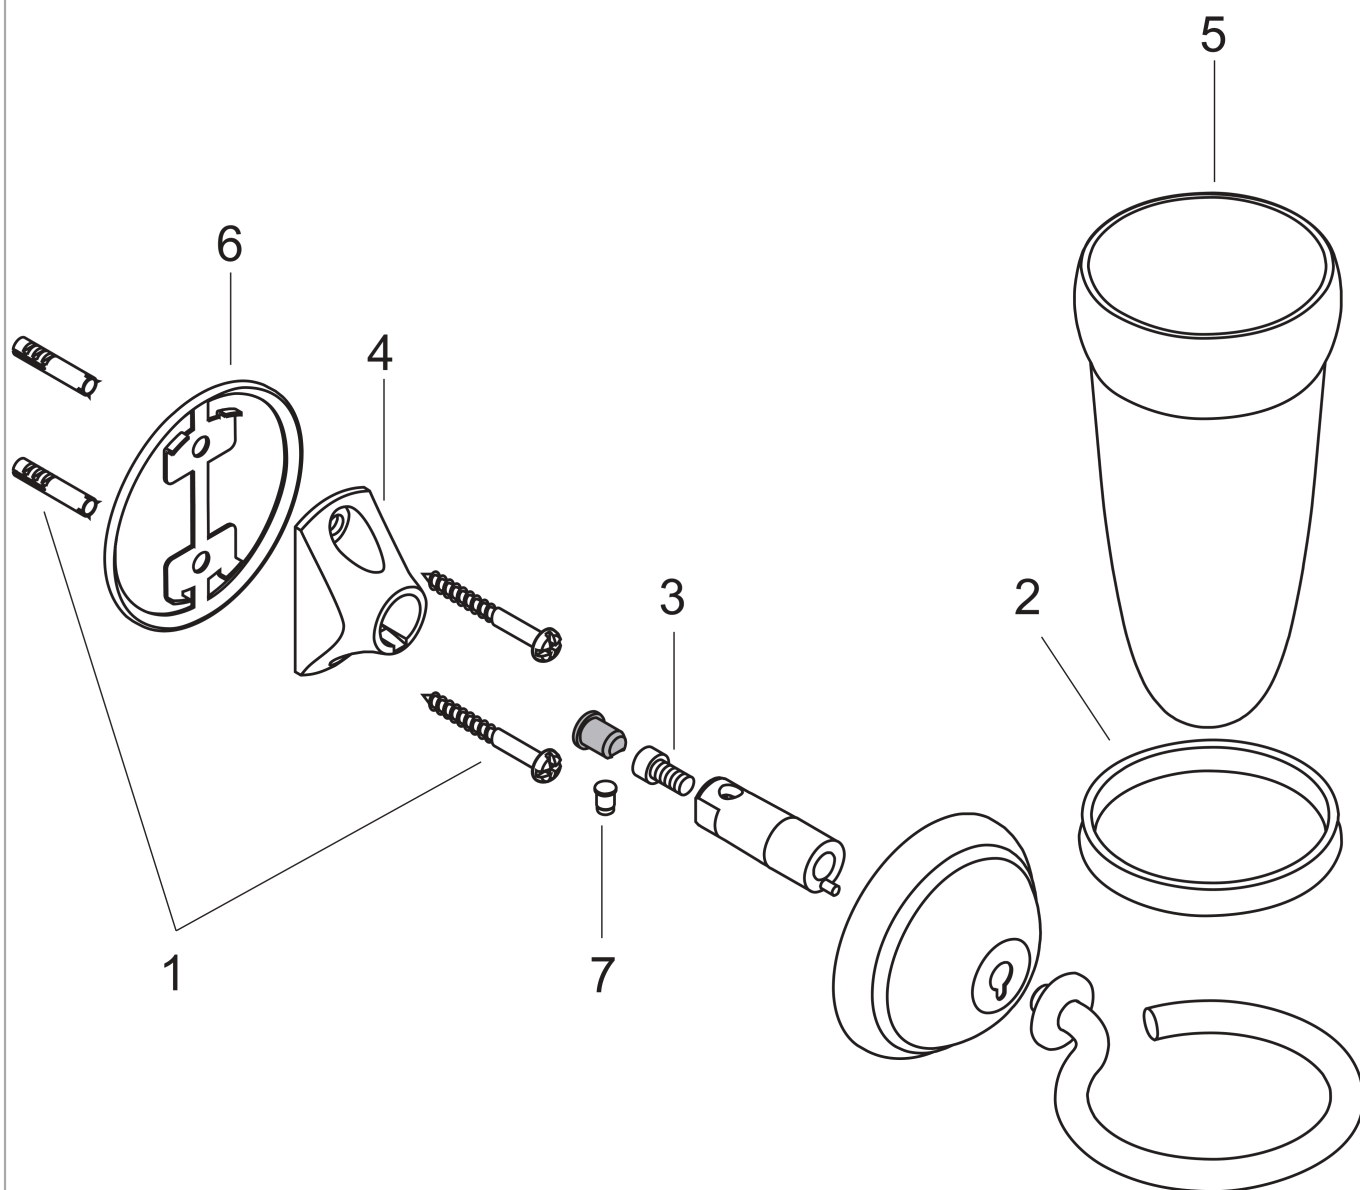

**AXOR Carlton**  
**Toothbrush tumbler**

Surfaces: Article Number: **41434000**

**product features**

- wall-mounted
- material: crystal glass
- holder material: metal

**Product image**

**Scale drawing**

**AXOR Carlton**  
**Toothbrush tumbler**  
Surfaces: Article Number: **41434000**

## Exploded Drawing

Year of production: >07/00

**AXOR Carlton**  
**Toothbrush tumbler**  
 Surfaces: Article Number: **41434000**

## Spare part list

Year of production: >07/00

Pos.		Article Number	PC	PU
1	mounting set	40915000	4	1
2	plastic ring	97748000	2	1
3	hexagon socket screw M4x10	97661000	2	1
4	support element	96341000	4	1
5	tumbler on its own	41494000	12	1
6	deco-ring	96530XXX	10	-
7	pin	97546000	1	1